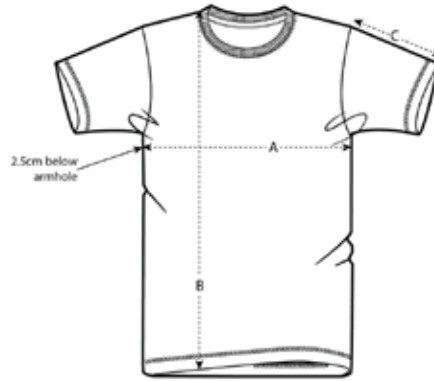

STANLEY/STELLA

FRONT

BACK

SIZES	CM	S	M	L	XL	XXL	XXXL	XXXXL
A	Half C hest	49	51	54	57	60	63	66
B	Body Length	69.5	71.5	73.5	75.5	77.5	79.5	80.5
C	Sleeve Length	20.5	20.5	21.5	21.5	22.5	22.5	23.5