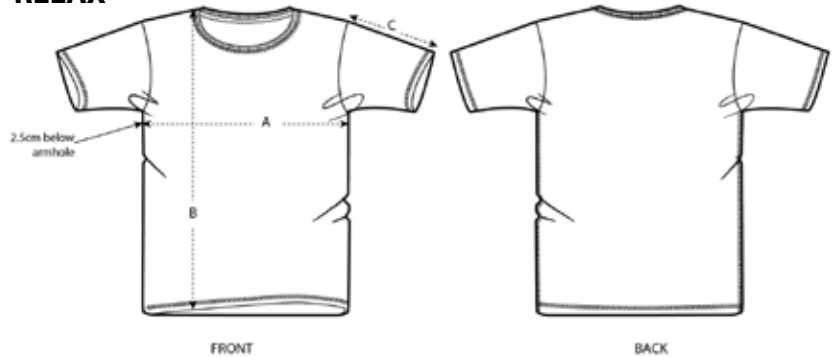

## RELAX

SIZES	CM	XS	S	M	L
A	Half C hest	46.5	49	52	55
B	Body Length	60	62	64	66
C	Sleeve Length	20	21	22	22

**OEKO-TEX®**  
CONFIDENCE IN TEXTILES  
**STANDARD 100**  
1112055 Certexbel  
Tested for harmful substances.  
[www.oeko-tex.com/standard100](http://www.oeko-tex.com/standard100)